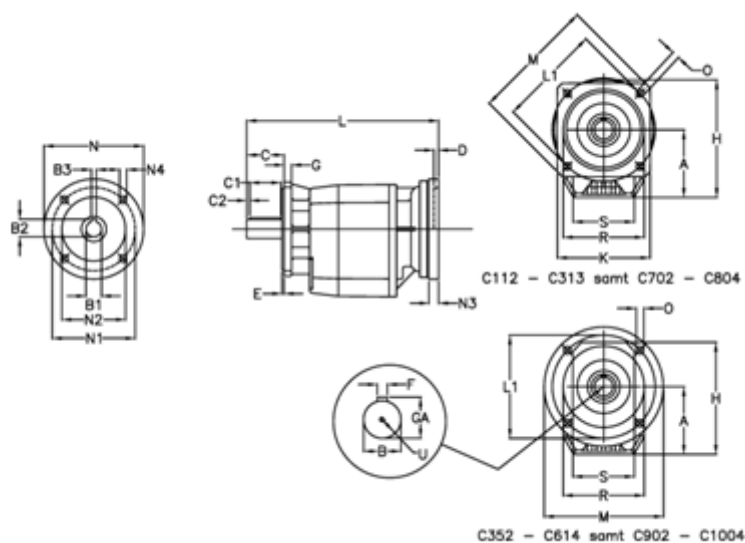

Article number: 40600755472420

Description: Helical gearbox
C704F-554,7-P63B5

Measures

A = 208.0	D = 4.0	L1 = 300	R = 262
B = 60	E = 5	M = 350	S = 250
B1 = 11	F = 18	N = 140	U = M20x42
B2 = 12.8	G = 17	N1 = 115	
B3 = 4	GA = 64.0	N2 = 95	
C = 120	H = 358.0	N3 = 0	
C1 = 90	K = 300	N4 = M8x19	
C2 = 15	L = 504.5	O = 18.0	